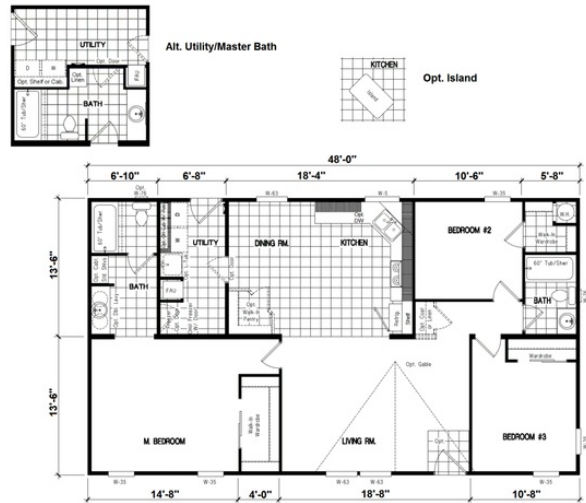

DRM482F 48' DREAM

DRM482F 48' DREAM

Model number: 72DRM28483BH18

3 beds • 2 baths • 1344 sq.ft. • 28' width • 48' depth

Our home building facilities invest in continuous product and process improvements. Plans, dimensions, features, materials, specifications and availability are subject to change without notice or obligation. Renderings and floor plans are representative likenesses of our homes and may differ from the actual homes. We invite you to tour a Home Center near you and inspect the highest value in quality housing available or call (509) 662-8888 to speak with a Home Consultant. Copyright 2017, CMH. All rights reserved.

DRM482F 48' DREAM

DREAM SERIES SILVER 27x48 DRM 482F
3 BEDROOM, 2 BATH - 1,296 SQ. FT.

27 WIDE

DRM482F 48' DREAM Model number: 72DRM28483BH18

3 beds • 2 baths • 1344 sq.ft. • 28' width • 48' depth

Our home building facilities invest in continuous product and process improvements. Plans, dimensions, features, materials, specifications and availability are subject to change without notice or obligation. Renderings and floor plans are representative likenesses of our homes and may differ from the actual homes. We invite you to tour a Home Center near you and inspect the highest value in quality housing available or call (509) 662-8888 to speak with a Home Consultant. Copyright 2017, CMH. All rights reserved.